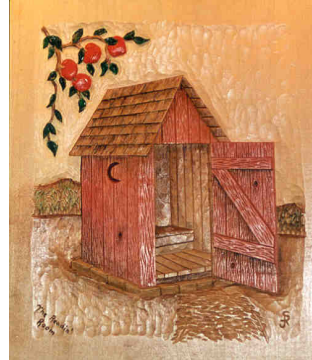

2 OR 3 DAY RELIEF PROJECTS - SCENIC

ALL PROJECTS ARE 11" X 12" X 1" THICK EXCEPT WHERE NOTED. Additional items provided are noted by the color coded symbols. See page 1 for key.

OUTHOUSE 1