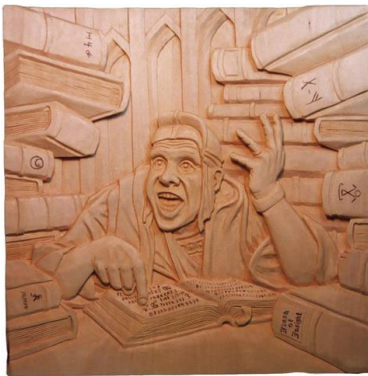

FLASH OF INSIGHT

14 X 14 X 1

ROUGHOUT AVAILABLE