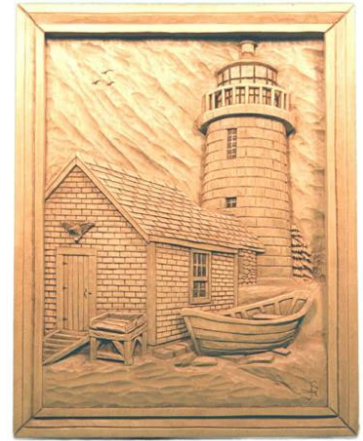

MILL 5 (OVERSHOT)
14 X 14 X 1
ROUGHOUT AVAILABLE

MILL 7 SMETHPORT, PA
14 X 14 X 1
ROUGHOUT AVAILABLE

WINDMILL 2
12 X 15 OVAL

WINDMILL 3
(ON LARGE BOOK BOX,
11" TALL X 13-1/2")

4 OR 5 DAY RELIEF PROJECTS—SCENIC

Additional items provided are noted by the color coded symbols. See page 1 for key.

LIGHTHOUSE 1
14 X 14 X 1

LIGHTHOUSE 2, 14 X 18 X 1 OVAL
ROUGHOUT AVAILABLE

LIGHTHOUSE 3, MONHEGAN
11 X 14 X 1
ROUGHOUT AVAILABLE