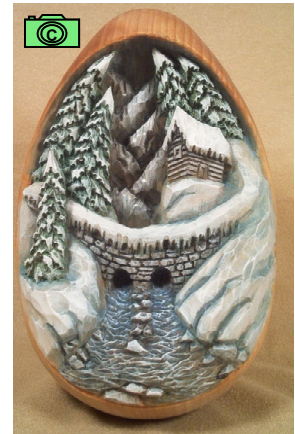

CABIN 7 EGG
DINO