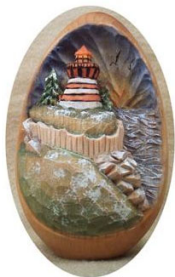

CABIN 1 EGG
LARGE

CABIN 5 EGG
LARGE

CABIN 7 EGG
DINO

LIGHTHOUSES

LIGHTHOUSE 1 EGG
NATURAL OR PAINTED
SMALL

LIGHTHOUSE 4 EGG
SMALL

LIGHTHOUSE 2 EGG
MEDIUM

LIGHTHOUSE 3 EGG
LARGE

2 OR 3 DAY RELIEF PROJECTS - EGGS and ORNAMENTS

Additional items provided are noted by the color coded symbols. See page 1 for key.

Note: For the Egg projects, many variations can be done for all types and sizes. Small eggs are 3-1/2" tall, medium eggs are 4-1/2" tall, large eggs are 5" tall, and Dino eggs are 7-1/2" tall. Most students should be able to complete two small eggs in a two or three day class.