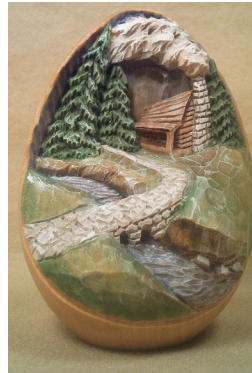

CABIN 5 EGG
LARGE