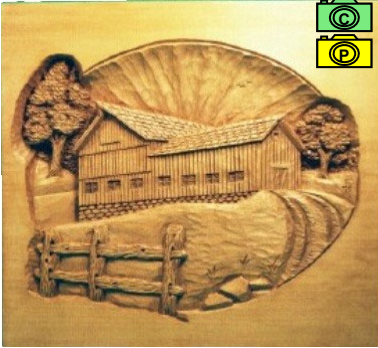

BARN 14
COLORED

2 OR 3 DAY RELIEF PROJECTS –SCENIC
 ALL PROJECTS ARE 11" X 12" X 1" THICK EXCEPT WHERE NOTED.
 Additional items provided are noted by the color coded symbols.

BARN 1
PLAIN OR COLORED

BARN 7
PLAIN OR COLORED

BARN 4
PLAIN (SHOWN ON 14" OVAL PLATE) OR COLORED

BARN 6
PLAIN OR COLORED

2 OR 3 DAY RELIEF PROJECTS—SCENIC

ALL PROJECTS ARE 11" X 12" X 1" THICK EXCEPT WHERE NOTED. Additional items provided are noted by the color coded symbols. See page 1 for key.