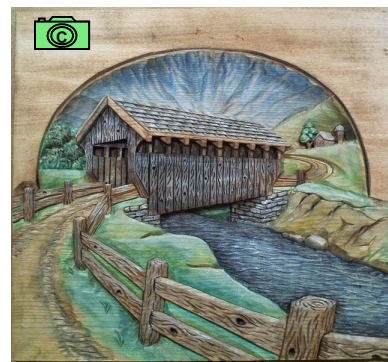

WISHING WELL
8-1/2" X 10" OVAL

SUNFLOWER 1
PLAIN OR COLORED

OUTHOUSE 1

OUTHOUSE 2 (CLOCK)
14" RIM PLATE

COVERED BRIDGE 1

COVERED BRIDGE 3

COVERED BRIDGE 4

CABIN 1