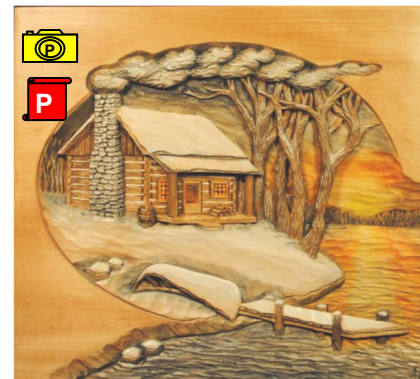

2 OR 3 DAY RELIEF PROJECTS - SCENIC

ALL PROJECTS ARE 11" X 12" X 1" THICK EXCEPT WHERE NOTED. Additional items provided are noted by the color coded symbols. See page 1 for key.

CABIN 3